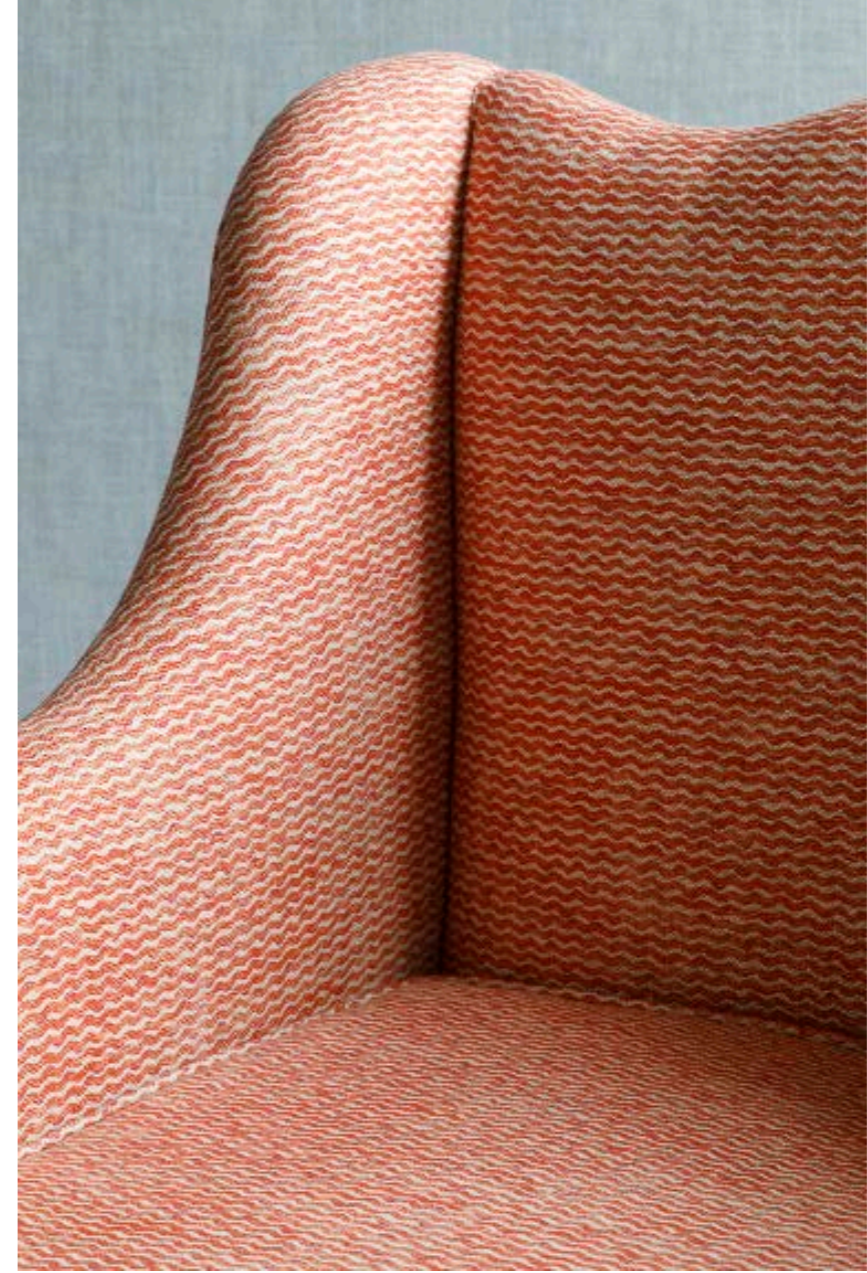

FERMOIE

Spring 2021 Lookbook

FLAG
POPPLE

FLAG

- ◆ QUILT ◆ GEOMETRIC ◆ SHAPES ◆
- ◆ SYMBOLS ◆ WEAVE ◆ STRIPES ◆
- ◆ SIMPLICITY ◆ TEXTURE ◆

POPPL

- ◆ WATER ◆ RIPPLES ◆ LIGHT ◆
- ◆ WIND ◆ RUFFLED ◆ SKY ◆
- ◆ MINI ◆ WAVES ◆

A **POPPL**E of ruffled water

FLAG, a narrow weave
of geometric shapes