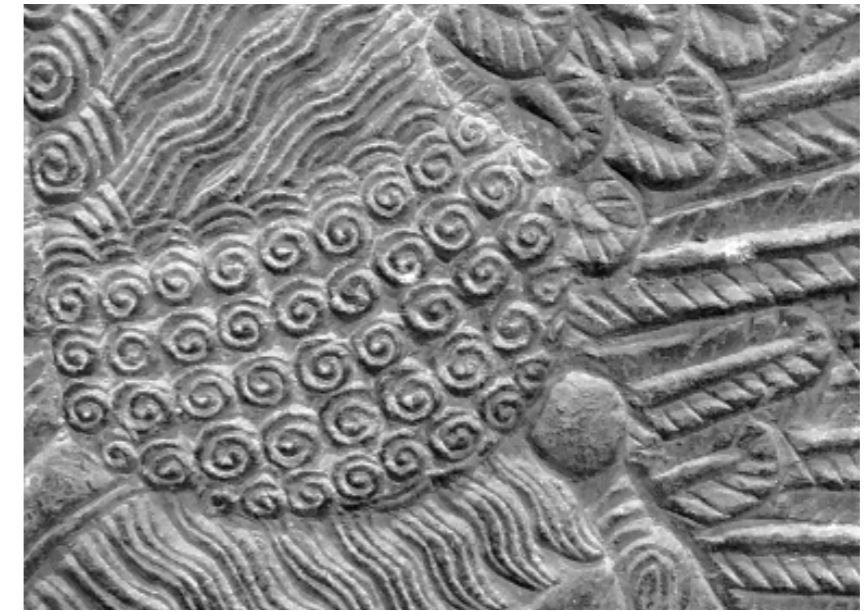

FERMOIE

Spring 2021 Lookbook

FLAG
POPPLE

FLAG

- ◆ QUILT ◆ GEOMETRIC ◆ SHAPES ◆
- ◆ SYMBOLS ◆ WEAVE ◆ STRIPES ◆
- ◆ SIMPLICITY ◆ TEXTURE ◆

POPPL

- ◆ WATER ◆ RIPPLES ◆ LIGHT ◆
- ◆ WIND ◆ RUFFLED ◆ SKY ◆
- ◆ MINI ◆ WAVES ◆

A **POPPL**E of ruffled water

FLAG, a narrow weave
of geometric shapes